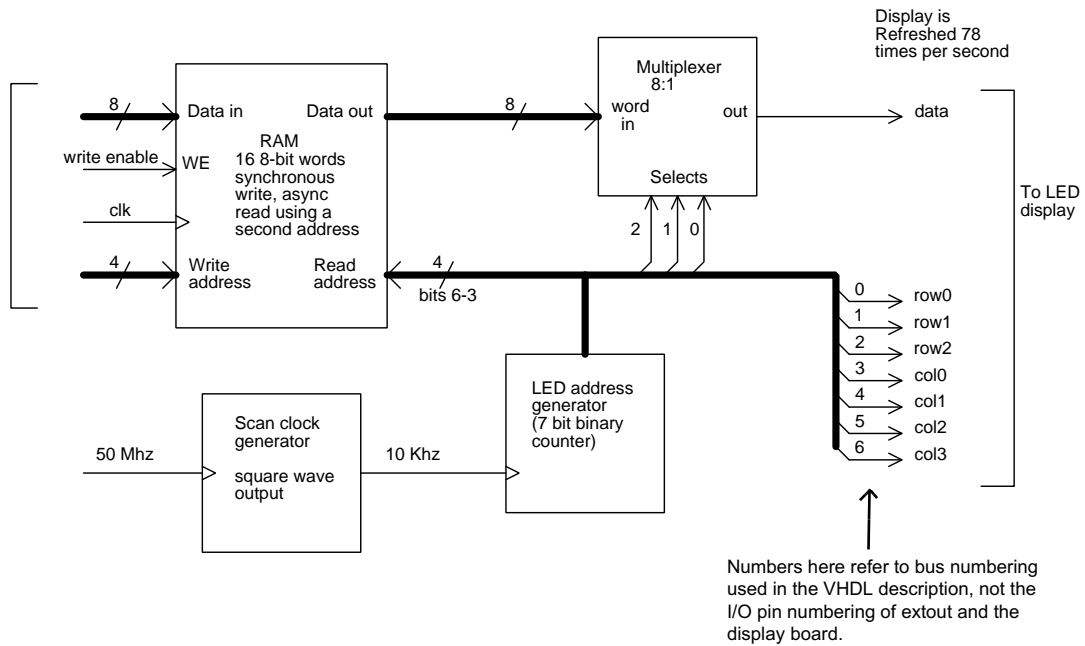

Data and control signals from game circuit

WWU School of Engineering		
Block diagram - LED display scan circuit		
L. Aamodt		12/6/15